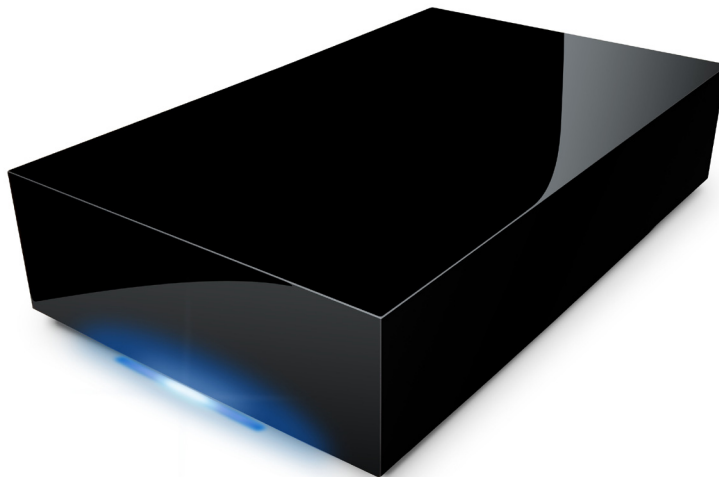

hard disk quadra

DESIGN BY NEIL POULTON

eSATA 3Gb/s
FireWire 800 & 400
USB 2.0

Quadruple Interface. Stylish Storage.

BACKUP

reddot design award
winner 2008

Simple, Compact Storage

The efficient LaCie Hard Disk Quadra, Design by Neil Poulton is extremely easy for anyone to use. Compact, but with colossal capacity, this lightweight storage solution takes up little room and can move around easily. Setup is nearly effortless; it's plug & play and offers automatic formatting with LaCie Setup Assistant with customizable features. Moreover, LaCie Backup Assistant software for PC and Mac® users is included for saving files in one click.

Unique Design

Created exclusively for LaCie by world-famous designer Neil Poulton, the LaCie Hard Disk Quadra's one-of-a-kind, subtle all-black design blends perfectly into dark workstations and home entertainment setups. Adding sophisticated style to your desktop, it has a fashionable, mirror-polished finish and a unique distinguishing feature — a cool, blue LED strip on its underside that creates an ambient glow.

Quadruple Interface

With USB 2.0, eSATA 3Gb/s, and FireWire 400 and 800, the LaCie Hard Disk Quadra, Design by Neil Poulton is designed to connect to any PC or Mac. The widely used interface USB 2.0 offers cross-platform convenience and hot-pluggable connection. For speed-demanding professional applications, eSATA offers an impressively fast transfer rate of up to 80MB/s***. There are two FireWire ports so you can connect it to your computer and to another device like a second external drive, camcorder, or camera.